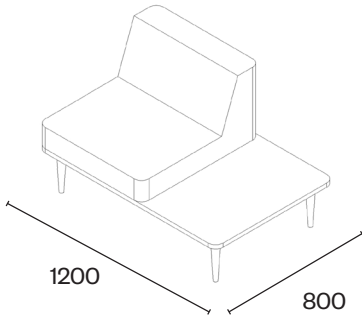

Field Seating © Design by Fletcher Vaughan

Field has playful mid-century aesthetic and consists of 2 common base sizes; these platforms can be configured with a number of seating elements, chairs, sofas and ottomans. These modules can then be individually arranged or grouped to provide numerous seating solutions for office breakout, reception, foyer wait and collaborative seating.

Due to the nature of upholstery measurements may vary marginally.
CAD files available on request.

Fletcher

DESIGN

Chair

Chair with right side table

Chair with left side table

Chair with right table

Chair with left table

Sofa

Corner Sofa left

Corner Sofa right

Large Ottoman

Small Ottoman

Large Screen
For back of sofas

Ottoman with table

Large Coffee table