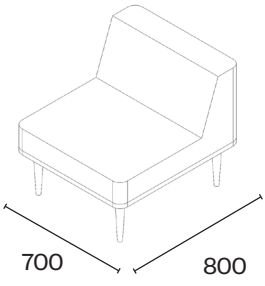

Field Seating © Design by Fletcher Vaughan

Field has playful mid-century aesthetic and consists of 2 common base sizes; these platforms can be configured with a number of seating elements, chairs, sofas and ottomans. These modules can then be individually arranged or grouped to provide numerous seating solutions for office breakout, reception, foyer wait and collaborative seating.

Due to the nature of upholstery measurements may vary marginally.
CAD files available on request.

Fletcher

DESIGN

Chair

Chair with right side table

Chair with left side table

Chair with right table

Chair with left table

Sofa

Corner Sofa left

Corner Sofa right

Large Ottoman

Small Ottoman

Large Screen
For back of sofas

Ottoman with table

Large Coffee table