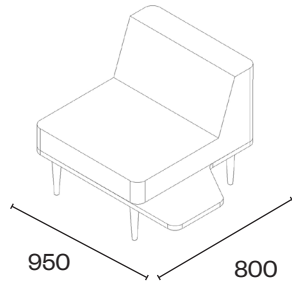

Field Seating © Design by Fletcher Vaughan

Field has playful mid-century aesthetic and consists of 2 common base sizes; these platforms can be configured with a number of seating elements, chairs, sofas and ottomans. These modules can then be individually arranged or grouped to provide numerous seating solutions for office breakout, reception, foyer wait and collaborative seating.

Due to the nature of upholstery measurements may vary marginally.
CAD files available on request.

Fletcher

DESIGN

Chair

Chair with right side table

Chair with left side table

Chair with right table

Chair with left table

Sofa

Corner Sofa left

Corner Sofa right

Large Ottoman

Small Ottoman

Large Screen
For back of sofas

Ottoman with table

Large Coffee table