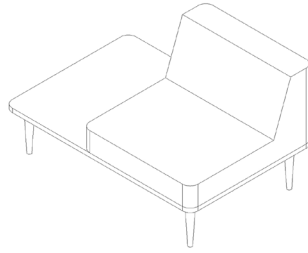

Field Seating © Design by Fletcher Vaughan

Field has playful mid-century aesthetic and consists of 2 common base sizes; these platforms can be configured with a number of seating elements, chairs, sofas and ottomans. These modules can then be individually arranged or grouped to provide numerous seating solutions for office breakout, reception, foyer wait and collaborative seating.

Due to the nature of upholstery measurements may vary marginally.
CAD files available on request.

Fletcher

DESIGN

Chair

Chair with right side table

Chair with left side table

Chair with right table

Chair with left table

Sofa

Corner Sofa left

Corner Sofa right

Large Ottoman

Small Ottoman

Large Screen
For back of sofas

Ottoman with table

Large Coffee table

Small Coffee table

Stool/Table
450H

Stool/Table
550H

Fletcher

DESIGN