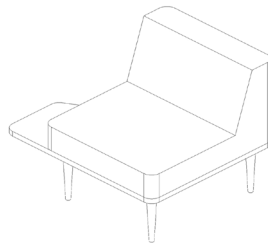

Field Seating © Design by Fletcher Vaughan

Field has playful mid-century aesthetic and consists of 2 common base sizes; these platforms can be configured with a number of seating elements, chairs, sofas and ottomans. These modules can then be individually arranged or grouped to provide numerous seating solutions for office breakout, reception, foyer wait and collaborative seating.

Due to the nature of upholstery measurements may vary marginally.
CAD files available on request.

Fletcher

DESIGN

Chair

Chair with right side table

Chair with left side table

Chair with right table

Chair with left table

Sofa

Corner Sofa left

Corner Sofa right

Large Ottoman

Small Ottoman

Large Screen
For back of sofas

Ottoman with table

Large Coffee table

Small Coffee table

Stool/Table
450H

Stool/Table
550H

Fletcher

DESIGN