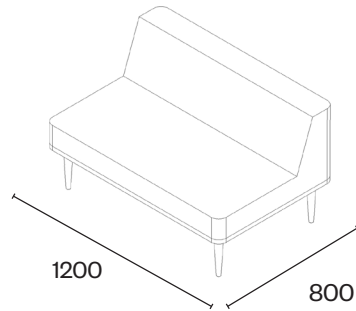

Field Seating © Design by Fletcher Vaughan

Field has playful mid-century aesthetic and consists of 2 common base sizes; these platforms can be configured with a number of seating elements, chairs, sofas and ottomans. These modules can then be individually arranged or grouped to provide numerous seating solutions for office breakout, reception, foyer wait and collaborative seating.

Due to the nature of upholstery measurements may vary marginally.
CAD files available on request.

Fletcher

DESIGN

Chair

Chair with right side table

Chair with left side table

Chair with right table

Chair with left table

Sofa

Corner Sofa left

Corner Sofa right

Large Ottoman

Small Ottoman

Large Screen
For back of sofas

Ottoman with table

Large Coffee table