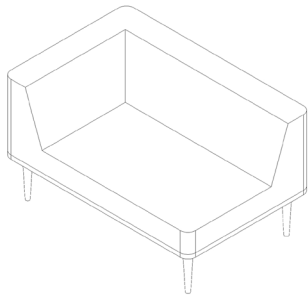

Field Seating © Design by Fletcher Vaughan

Field has playful mid-century aesthetic and consists of 2 common base sizes; these platforms can be configured with a number of seating elements, chairs, sofas and ottomans. These modules can then be individually arranged or grouped to provide numerous seating solutions for office breakout, reception, foyer wait and collaborative seating.

Due to the nature of upholstery measurements may vary marginally.
CAD files available on request.

Fletcher

DESIGN

Chair

Chair with right side table

Chair with left side table

Chair with right table

Chair with left table

Sofa

Corner Sofa left

Corner Sofa right

Large Ottoman

Small Ottoman

Large Screen
For back of sofas

Ottoman with table

Large Coffee table

Small Coffee table

Stool/Table
450H

Stool/Table
550H

Fletcher

DESIGN