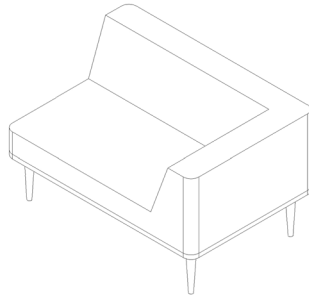

Field Seating © Design by Fletcher Vaughan

Field has playful mid-century aesthetic and consists of 2 common base sizes; these platforms can be configured with a number of seating elements, chairs, sofas and ottomans. These modules can then be individually arranged or grouped to provide numerous seating solutions for office breakout, reception, foyer wait and collaborative seating.

Due to the nature of upholstery measurements may vary marginally.
CAD files available on request.

Fletcher

DESIGN

Chair

Chair with right side table

Chair with left side table

Chair with right table

Chair with left table

Sofa

Corner Sofa left

Corner Sofa right

Large Ottoman

Small Ottoman

Large Screen
For back of sofas

Ottoman with table

Large Coffee table