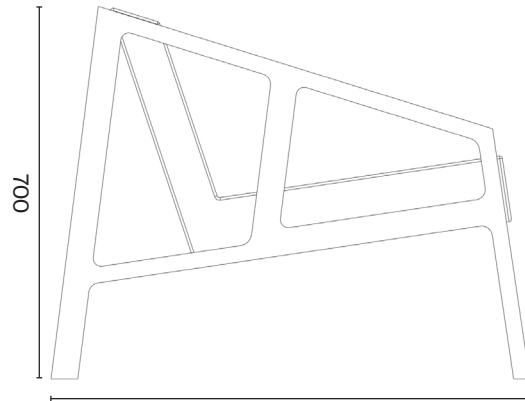

650

700

900

Fink Chair © Design by Fletcher Vaughan

Chair available in crafted ash timber frame and upholstered seat in a fabric of your choice.

CAD file available on request.

Fletcher

DESIGN