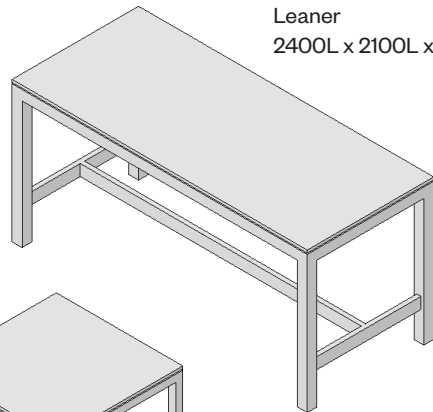

Table  
2400L x 2100L x 900W x 730H

Leaner  
2400L x 2100L x 900W x 1000H

Side Table  
600L x 600W x 380H

Coffee Table  
1200L x 600W x 380H

Table  
900L x 900W x 730H

## Timber! © Design by Fletcher Vaughan

Timber tables and leaners constructed with an oak veneer top and solid oak base.

Avialable with an optional painted base.