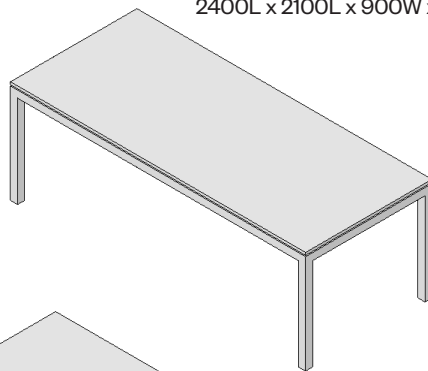

Table  
2400L x 2100L x 900W x 730H

Leaner  
2400L x 2100L x 900W x 1000H

Side Table  
600L x 600W x 380H

Coffee Table  
1200L x 600W x 380H

Table  
900L x 900W x 730H

## Timber! © Design by Fletcher Vaughan

Timber tables and leaners constructed with an oak veneer top and solid oak base.

Avialable with an optional painted base.