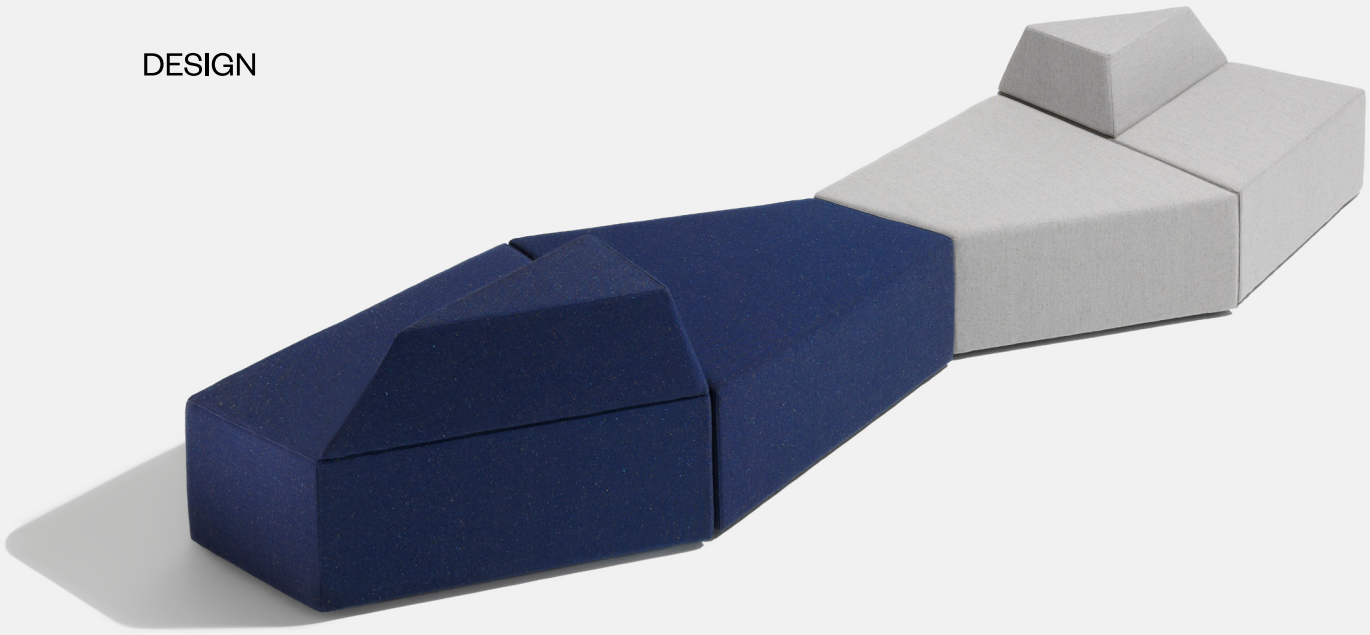

FleTcheR

DESIGN

FASIT SEATING

Fasit was originally designed for ASB Bank and subsequently added to our permanent collection. The range consists of two modules, ottoman & ottoman with backrest. These units can be grouped to create sculptural faceted seating plans.

Designer
Fletcher Vaughan
2015

Dimensions
Ottoman
900 x 900 x 450H

Ottoman with Backrest
900 x 900 x 750H

Standard Lead-time
4 / 6 weeks from order.

New Zealand Made.

Due to the nature of upholstery measurements may vary marginally.