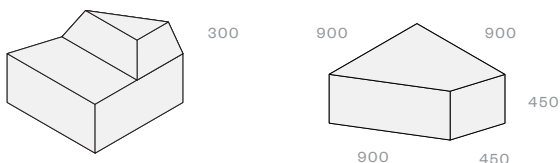

Contact
+64 9 974 3565
info@fle cher-design.nz
fle cher-design.nz