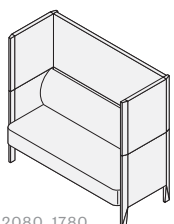

2080, 1780
& 1480 740