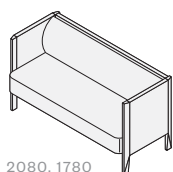

2080, 1780
& 1480 740