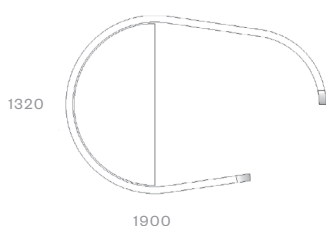

Contact
+64 9 974 3565
info@fle cher-design.nz
fle cher-design.nz