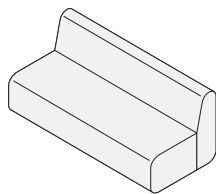

Sofa Low Back
1700W