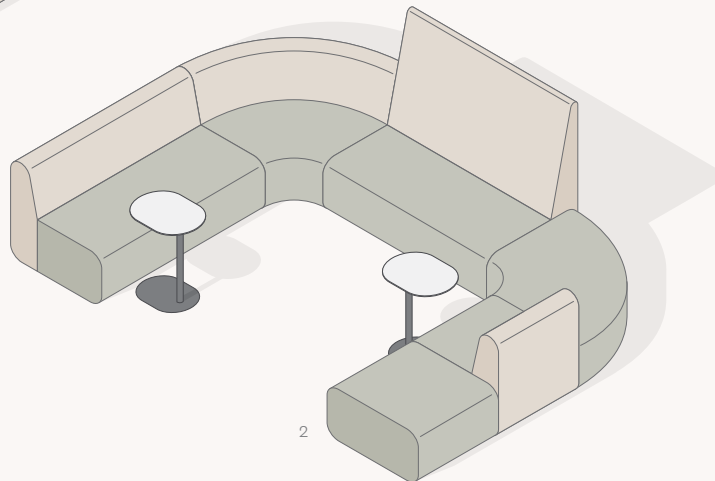

FleTcheR

DESIGN

EXAMPLE COLLAB SEATING

1.

3 × 90° Concave High Backs 1200R

2.

3 × 90° Concave Low Backs 1200R

3.

2 × 90° Concave High Backs 1200R
 2 × 90° Concave Low Backs 1200R
 2 × 90° Concave Low Backs 1200R

4.

1 × 90° Concave High Back 1200R
 2 × 90° Concave Low Back 1200R

FleTcheR

DESIGN

EXAMPLE PUBLIC SEATING

1.
4 × 90° Convex Low Backs 1200R

2.
2 × Chair Low Backs 700W
2 × Rectangle Ottomans 700W
4 × 90° Ottomans 1000R

3.
2 × Sofa Low Backs 1400W
4 × 90° Ottomans 1000R

4.
4 × 90° Ottomans 1000R

FleTcheR

DESIGN

1

3

2

EXAMPLE COLLAB / PUBLIC / LOUNGE SEATING

1.

2 × 90° Concave High Backs 1000R
 1 × Sofa High Back 1400W
 2 × 90° Concave Low Backs 1000R
 1 × Sofa Low Back 1400W

2.

1 × Sofa Low Back 1400W
 1 × 90° Concave Low Back 1000R
 1 × Sofa High Back 1400W
 1 × 90° Ottoman 1000R
 1 × Chair Low Back 700W
 1 × Rectangle Ottoman 700W