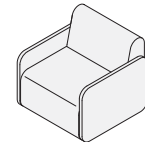

Features
32 Linear & Curved
modules.
Including Seating / Screens
/ Tables / Planters.
Optional soft wiring

Available in Two Profiles
Colab / Public 450mm
Seat H
Lounge 400mm Seat H

Standard Lead-time
4 / 6 weeks from order.

New Zealand Made.

Due to the nature of upholstery
measurements may vary marginally.

Linear Modules

Sofa High Back
2000W

Sofa High Back
1700W

Sofa High Back
1400W

Chair High Back
700W

Double Sided Sofa Low Back
2000W

Double Sided Sofa Low Back
1700W

Double Sided Sofa Low Back
1400W

Double Sided Chair Low Back
700W

Sofa Low Back w/ Arms
2080W

Sofa Low Back w/ Arms
1780W

Sofa Low Back w/ Arms
1480W

Chair Low Back w/ Arms
780W