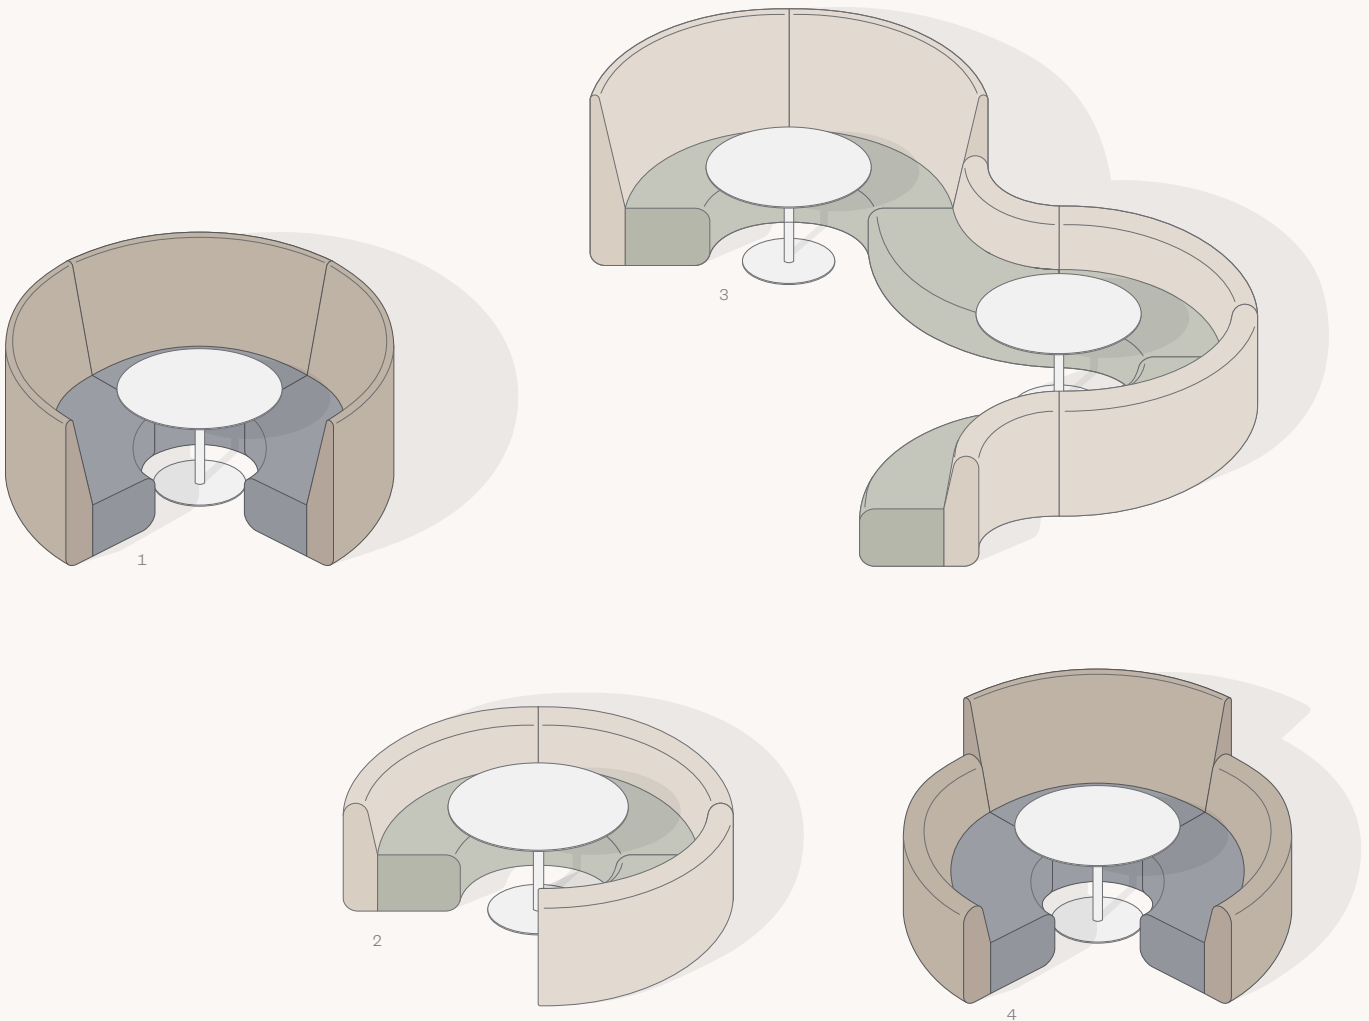

90° Ottoman
1200R

60° 1500 Radius Modules

60° Concave High Back
1500R

60° Concave Low Back
1500R

60° Convex Low Back
1500R

60° Ottoman
1500R

Round Ottomans & Stool

Round Ottoman
1100dia

Round Ottoman
800dia

Stool
500dia

FleTcheR

DESIGN

2023 NEW CHAIR & SOFAS WITH ARMS / ROUND OTTOMANS & STOOL

<p>1. 1 × Stool 500dia 1 × Round Ottoman 800dia 1 × Round Ottoman 1100dia</p>	<p>2. 2 × Sofa Low Back w/ Arms 1780W</p>	<p>3. 2 × Chair Low Back w/ Arms 780W 1 × Sofa Low Back w/ Arms 2080W</p>	<p>4. 4 × Chair Low Back w/ Arms 780W</p>
---	---	--	---

FleTcheR

DESIGN

EXAMPLE COLLAB SEATING

1.

3 × 90° Concave High Backs 1200R

2.

3 × 90° Concave Low Backs 1200R

3.

2 × 90° Concave High Backs 1200R
 2 × 90° Concave Low Backs 1200R
 2 × 90° Concave Low Backs 1200R

4.

1 × 90° Concave High Back 1200R
 2 × 90° Concave Low Back 1200R

FleTcheR

DESIGN

EXAMPLE PUBLIC SEATING

1.
4 × 90° Convex Low Backs 1200R