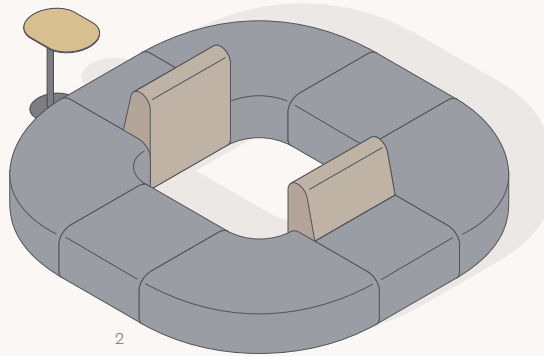

Round Ottoman
800dia

Stool
500dia

FleTcheR

DESIGN

2023 NEW CHAIR & SOFAS WITH ARMS / ROUND OTTOMANS & STOOL

<p>1. 1 × Stool 500dia 1 × Round Ottoman 800dia 1 × Round Ottoman 1100dia</p>	<p>2. 2 × Sofa Low Back w/ Arms 1780W</p>	<p>3. 2 × Chair Low Back w/ Arms 780W 1 × Sofa Low Back w/ Arms 2080W</p>	<p>4. 4 × Chair Low Back w/ Arms 780W</p>
---	---	--	---

FleTcheR

DESIGN

EXAMPLE COLLAB SEATING

1.

3 × 90° Concave High Backs 1200R

2.

3 × 90° Concave Low Backs 1200R

3.

2 × 90° Concave High Backs 1200R
 2 × 90° Concave Low Backs 1200R
 2 × 90° Concave Low Backs 1200R

4.

1 × 90° Concave High Back 1200R
 2 × 90° Concave Low Back 1200R

FleTcheR

DESIGN

EXAMPLE PUBLIC SEATING

1.
4 × 90° Convex Low Backs 1200R