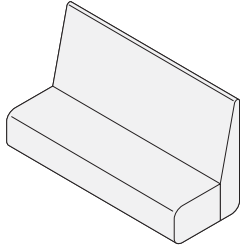

Features
32 Linear & Curved
modules.
Including Seating / Screens
/ Tables / Planters.
Optional soft wiring

Available in Two Profiles
Colab / Public 450mm
Seat H
Lounge 400mm Seat H

Standard Lead-time
4 / 6 weeks from order.

New Zealand Made.

Due to the nature of upholstery
measurements may vary marginally.

Linear Modules

Sofa High Back
2000W

Sofa High Back
1700W

Sofa High Back
1400W

Chair High Back
700W

Double Sided Sofa Low Back
2000W