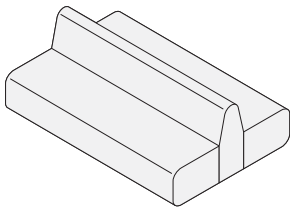

Features
32 Linear & Curved
modules.
Including Seating / Screens
/ Tables / Planters.
Optional soft wiring

Available in Two Profiles
Colab / Public 450mm
Seat H
Lounge 400mm Seat H

Standard Lead-time
4 / 6 weeks from order.

New Zealand Made.

Due to the nature of upholstery
measurements may vary marginally.

Linear Modules

Sofa High Back
2000W

Sofa High Back
1700W

Sofa High Back
1400W

Chair High Back
700W

Double Sided Sofa Low Back
2000W