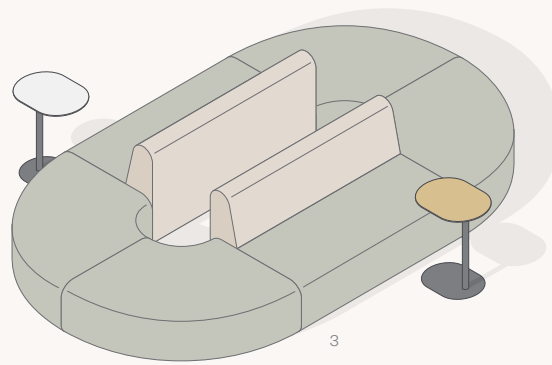

Round Ottoman
800dia

Stool
500dia

FleTcheR

DESIGN

2023 NEW CHAIR & SOFAS WITH ARMS / ROUND OTTOMANS & STOOL

<p>1. 1 × Stool 500dia 1 × Round Ottoman 800dia 1 × Round Ottoman 1100dia</p>	<p>2. 2 × Sofa Low Back w/ Arms 1780W</p>	<p>3. 2 × Chair Low Back w/ Arms 780W 1 × Sofa Low Back w/ Arms 2080W</p>	<p>4. 4 × Chair Low Back w/ Arms 780W</p>
---	---	--	---

FleTcheR

DESIGN

EXAMPLE COLLAB SEATING

1.

3 × 90° Concave High Backs 1200R

2.

3 × 90° Concave Low Backs 1200R

3.

2 × 90° Concave High Backs 1200R
 2 × 90° Concave Low Backs 1200R
 2 × 90° Concave Low Backs 1200R

4.

1 × 90° Concave High Back 1200R
 2 × 90° Concave Low Back 1200R

FleTcheR

DESIGN

EXAMPLE PUBLIC SEATING

1.
4 × 90° Convex Low Backs 1200R