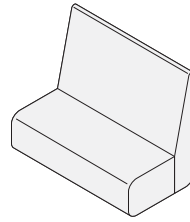

Features
32 Linear & Curved
modules.
Including Seating / Screens
/ Tables / Planters.
Optional soft wiring

Available in Two Profiles
Colab / Public 450mm
Seat H
Lounge 400mm Seat H

Standard Lead-time
4 / 6 weeks from order.

New Zealand Made.

Due to the nature of upholstery
measurements may vary marginally.

Linear Modules

Sofa High Back
2000W

Sofa High Back
1700W

Sofa High Back
1400W

Chair High Back
700W

Double Sided Sofa Low Back
2000W