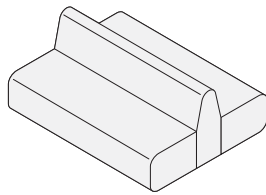

Double Sided Sofa Low Back
1700W