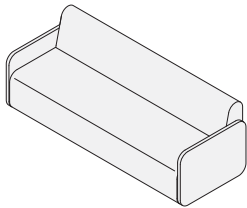

Double Sided Sofa Low Back
1700W

Double Sided Sofa Low Back
1400W

Double Sided Chair Low Back
700W

Sofa Low Back w/ Arms
2080W

Sofa Low Back w/ Arms
1780W

Sofa Low Back w/ Arms
1480W

Chair Low Back w/ Arms
780W