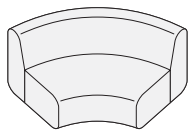

90° 1000 Radius Modules

90° Concave High Back
1000R

90° Concave Low Back
1000R

90° Ottoman
1000R

90° 1200 Radius Modules

90° Concave High Back
1200R

90° Concave Low Back
1200R

90° Convex Low Back
1200R

90° Ottoman
1200R

60° 1500 Radius Modules

60° Concave High Back
1500R

60° Concave Low Back
1500R

60° Convex Low Back
1500R

60° Ottoman
1500R

Round Ottomans & Stool

Round Ottoman
1100dia

Round Ottoman
800dia

Stool
500dia

FleTcheR

DESIGN

2023 NEW CHAIR & SOFAS WITH ARMS / ROUND OTTOMANS & STOOL

<p>1. 1 × Stool 500dia 1 × Round Ottoman 800dia 1 × Round Ottoman 1100dia</p>	<p>2. 2 × Sofa Low Back w/ Arms 1780W</p>	<p>3. 2 × Chair Low Back w/ Arms 780W 1 × Sofa Low Back w/ Arms 2080W</p>	<p>4. 4 × Chair Low Back w/ Arms 780W</p>
---	---	--	---