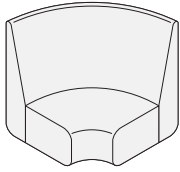

Sofa Low Back
2000W

Sofa Low Back
1700W

Sofa Low Back
1400W

Chair Low Back
700W

Linear Modules

Rectangle Ottoman 2000W	Rectangle Ottoman 1700W	Rectangle Ottoman 1400W	Rectangle Ottoman 700W
			
Divider / Table 1200W x 800D x 280H	High Back Module Divider 1700W	Double Sided Module Divider 1400W	Low Back Module Divider 700W
			

90° 1000 Radius Modules

90° Concave High Back
1000R

90° Concave Low Back
1000R

90° Ottoman
1000R

90° 1200 Radius Modules

90° Concave High Back
1200R

90° Concave Low Back
1200R

90° Convex Low Back
1200R