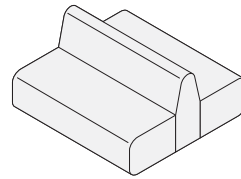

Linear Modules

Chair High Back
700W

Double Sided Chair Low Back
700W

Sofa Low Back w/ Arms
1480W

Chair Low Back w/ Arms
780W

Sofa Low Back
1400W

Chair Low Back
700W