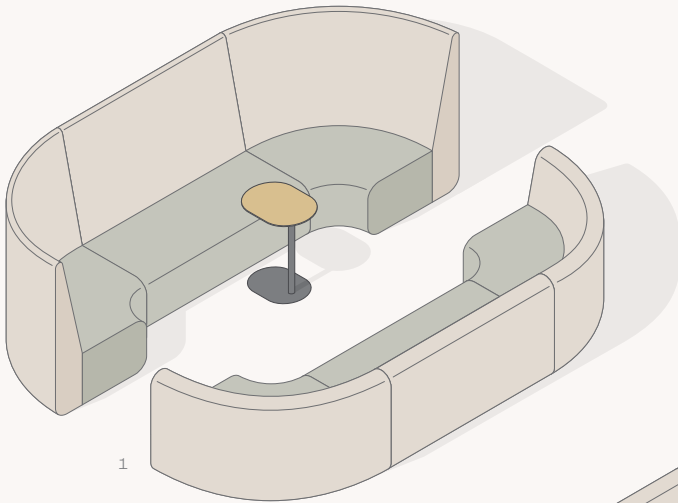

FleTcheR

DESIGN

EXAMPLE COLLAB SEATING

1.

3 × 90° Concave High Backs 1200R

2.

3 × 90° Concave Low Backs 1200R

3.

2 × 90° Concave High Backs 1200R
 2 × 90° Concave Low Backs 1200R
 2 × 90° Concave Low Backs 1200R

4.

1 × 90° Concave High Back 1200R
 2 × 90° Concave Low Back 1200R

FleTcheR

DESIGN

EXAMPLE PUBLIC SEATING

1.
4 × 90° Convex Low Backs 1200R

2.
2 × Chair Low Backs 700W
2 × Rectangle Ottomans 700W
4 × 90° Ottomans 1000R

3.
2 × Sofa Low Backs 1400W
4 × 90° Ottomans 1000R

4.
4 × 90° Ottomans 1000R

FleTcheR

DESIGN

1

3

2

EXAMPLE COLLAB / PUBLIC / LOUNGE SEATING

1.

2 × 90° Concave High Backs 1000R
 1 × Sofa High Back 1400W
 2 × 90° Concave Low Backs 1000R
 1 × Sofa Low Back 1400W

2.

1 × Sofa Low Back 1400W
 1 × 90° Concave Low Back 1000R
 1 × Sofa High Back 1400W
 1 × 90° Ottoman 1000R
 1 × Chair Low Back 700W
 1 × Rectangle Ottoman 700W