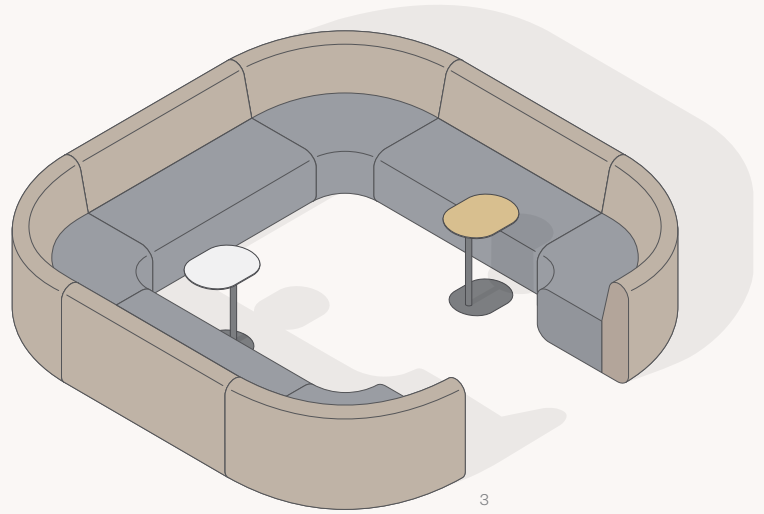

FleTcheR

DESIGN

EXAMPLE COLLAB SEATING

1.

3 × 90° Concave High Backs 1200R

2.

3 × 90° Concave Low Backs 1200R

3.

2 × 90° Concave High Backs 1200R
 2 × 90° Concave Low Backs 1200R
 2 × 90° Concave Low Backs 1200R

4.

1 × 90° Concave High Back 1200R
 2 × 90° Concave Low Back 1200R

FleTcheR

DESIGN

EXAMPLE PUBLIC SEATING

1.
4 × 90° Convex Low Backs 1200R

2.
2 × Chair Low Backs 700W
2 × Rectangle Ottomans 700W
4 × 90° Ottomans 1000R

3.
2 × Sofa Low Backs 1400W
4 × 90° Ottomans 1000R

4.
4 × 90° Ottomans 1000R

FleTcheR

DESIGN

1

3

2

EXAMPLE COLLAB / PUBLIC / LOUNGE SEATING

1.

2 × 90° Concave High Backs 1000R
 1 × Sofa High Back 1400W
 2 × 90° Concave Low Backs 1000R
 1 × Sofa Low Back 1400W

2.

1 × Sofa Low Back 1400W
 1 × 90° Concave Low Back 1000R
 1 × Sofa High Back 1400W
 1 × 90° Ottoman 1000R
 1 × Chair Low Back 700W
 1 × Rectangle Ottoman 700W