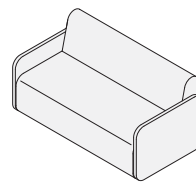

New Zealand Made.

Due to the nature of upholstery
measurements may vary marginally.

Linear Modules

Sofa High Back
2000W

Sofa High Back
1700W

Sofa High Back
1400W

Chair High Back
700W

Double Sided Sofa Low Back
2000W

Double Sided Sofa Low Back
1700W

Double Sided Sofa Low Back
1400W

Double Sided Chair Low Back
700W

Sofa Low Back w/ Arms
2080W

Sofa Low Back w/ Arms
1780W

Sofa Low Back w/ Arms
1480W

Chair Low Back w/ Arms
780W