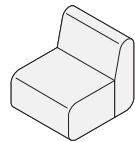

Sofa Low Back
2000W

Sofa Low Back
1700W

Sofa Low Back
1400W

Chair Low Back
700W

Linear Modules

Rectangle Ottoman 2000W	Rectangle Ottoman 1700W	Rectangle Ottoman 1400W	Rectangle Ottoman 700W
			
Divider / Table 1200W x 800D x 280H	High Back Module Divider 1700W	Double Sided Module Divider 1400W	Low Back Module Divider 700W
			

90° 1000 Radius Modules

90° Concave High Back
1000R

90° Concave Low Back
1000R

90° Ottoman
1000R

90° 1200 Radius Modules

90° Concave High Back
1200R

90° Concave Low Back
1200R

90° Convex Low Back
1200R