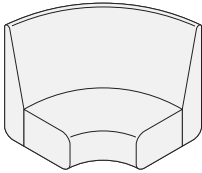

90° 1000 Radius Modules

90° Concave High Back
1000R

90° Concave Low Back
1000R

90° Ottoman
1000R

90° 1200 Radius Modules

90° Concave High Back
1200R

90° Concave Low Back
1200R

90° Convex Low Back
1200R

90° Ottoman
1200R

60° 1500 Radius Modules

60° Concave High Back
1500R

60° Concave Low Back
1500R

60° Convex Low Back
1500R

60° Ottoman
1500R

Round Ottomans & Stool

Round Ottoman
1100dia

Round Ottoman
800dia

Stool
500dia

FleTcheR

DESIGN

2023 NEW CHAIR & SOFAS WITH ARMS / ROUND OTTOMANS & STOOL

<p>1. 1 × Stool 500dia 1 × Round Ottoman 800dia 1 × Round Ottoman 1100dia</p>	<p>2. 2 × Sofa Low Back w/ Arms 1780W</p>	<p>3. 2 × Chair Low Back w/ Arms 780W 1 × Sofa Low Back w/ Arms 2080W</p>	<p>4. 4 × Chair Low Back w/ Arms 780W</p>
---	---	--	---