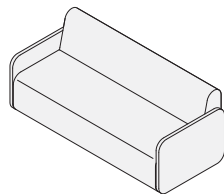

Double Sided Sofa Low Back
1700W

Double Sided Sofa Low Back
1400W

Double Sided Chair Low Back
700W

Sofa Low Back w/ Arms
2080W

Sofa Low Back w/ Arms
1780W

Sofa Low Back w/ Arms
1480W

Chair Low Back w/ Arms
780W