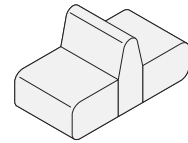

Double Sided Chair Low Back
700W