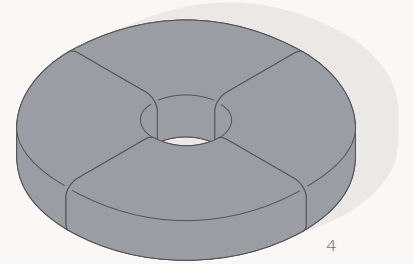

90° Ottoman
1200R

60° 1500 Radius Modules

60° Concave High Back
1500R

60° Concave Low Back
1500R

60° Convex Low Back
1500R

60° Ottoman
1500R

Round Ottomans & Stool

Round Ottoman
1100dia

Round Ottoman
800dia

Stool
500dia

FleTcheR

DESIGN

2023 NEW CHAIR & SOFAS WITH ARMS / ROUND OTTOMANS & STOOL

<p>1. 1 × Stool 500dia 1 × Round Ottoman 800dia 1 × Round Ottoman 1100dia</p>	<p>2. 2 × Sofa Low Back w/ Arms 1780W</p>	<p>3. 2 × Chair Low Back w/ Arms 780W 1 × Sofa Low Back w/ Arms 2080W</p>	<p>4. 4 × Chair Low Back w/ Arms 780W</p>
---	---	--	---

FleTcheR

DESIGN

EXAMPLE COLLAB SEATING

1.

3 × 90° Concave High Backs 1200R

2.

3 × 90° Concave Low Backs 1200R

3.

2 × 90° Concave High Backs 1200R
 2 × 90° Concave Low Backs 1200R
 2 × 90° Concave Low Backs 1200R

4.

1 × 90° Concave High Back 1200R
 2 × 90° Concave Low Back 1200R

FleTcheR

DESIGN

EXAMPLE PUBLIC SEATING

1.
4 × 90° Convex Low Backs 1200R