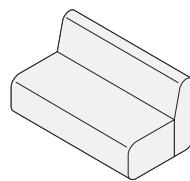

Sofa Low Back
1400W