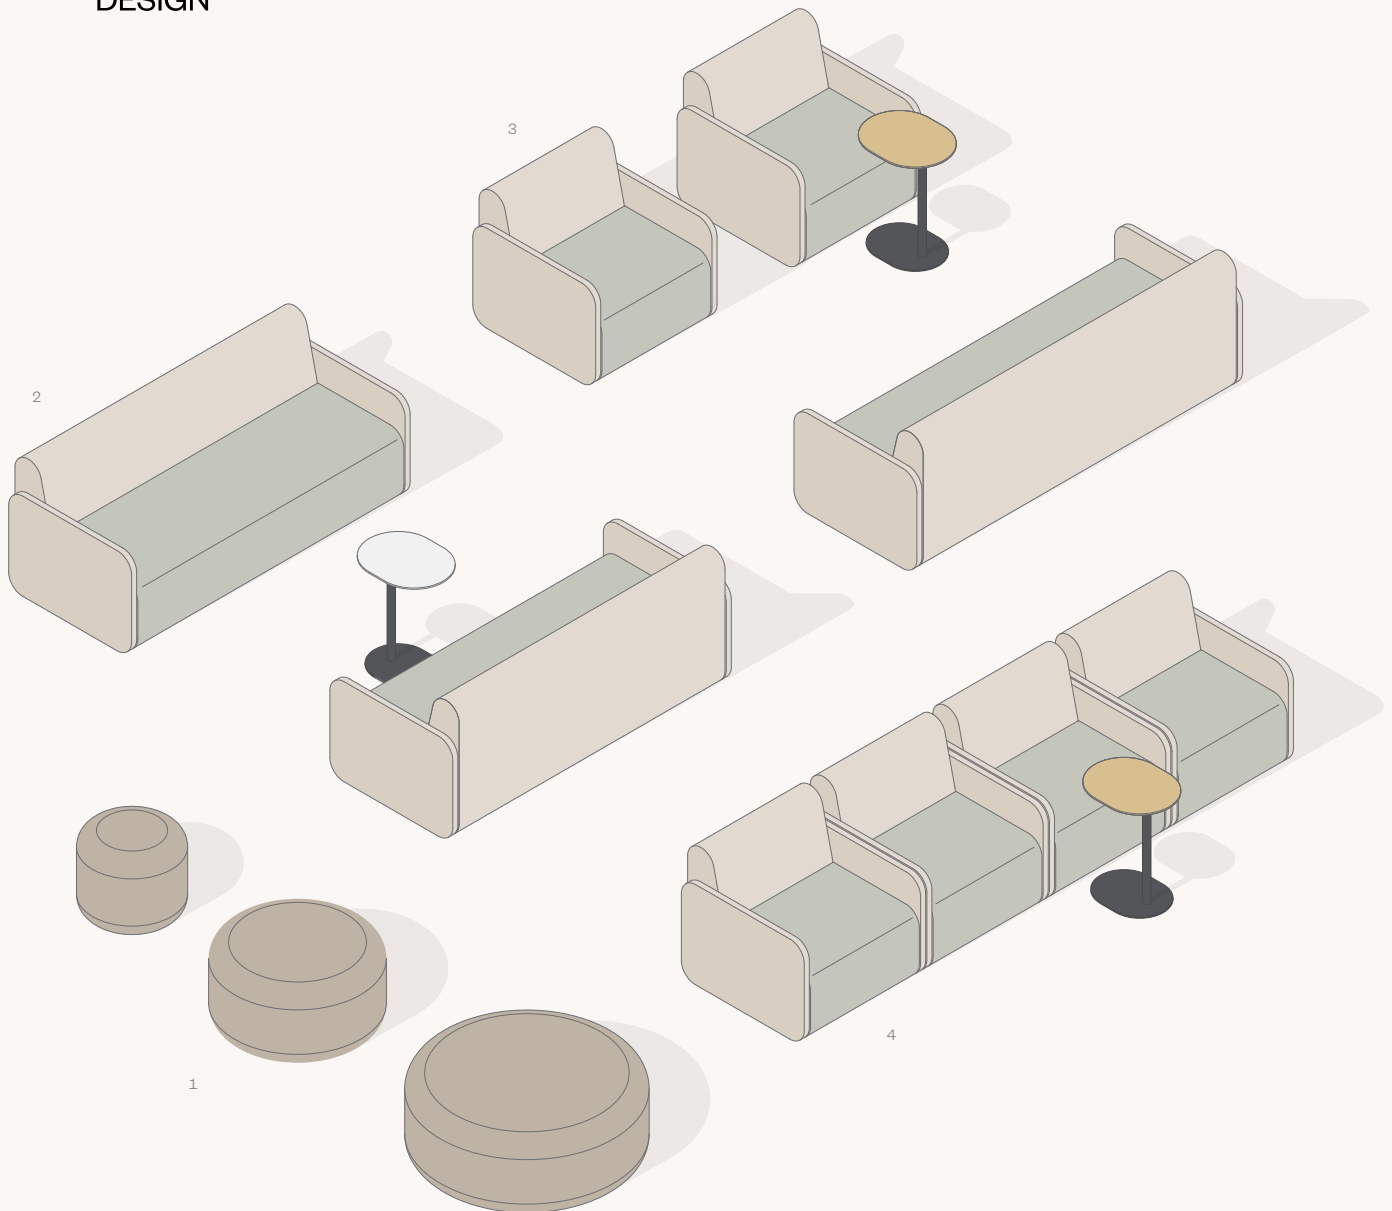

90° Ottoman
1200R

60° 1500 Radius Modules

60° Concave High Back
1500R

60° Concave Low Back
1500R

60° Convex Low Back
1500R

60° Ottoman
1500R

Round Ottomans & Stool

Round Ottoman
1100dia

Round Ottoman
800dia

Stool
500dia

FleTcheR

DESIGN

2023 NEW CHAIR & SOFAS WITH ARMS / ROUND OTTOMANS & STOOL

<p>1. 1 × Stool 500dia 1 × Round Ottoman 800dia 1 × Round Ottoman 1100dia</p>	<p>2. 2 × Sofa Low Back w/ Arms 1780W</p>	<p>3. 2 × Chair Low Back w/ Arms 780W 1 × Sofa Low Back w/ Arms 2080W</p>	<p>4. 4 × Chair Low Back w/ Arms 780W</p>
---	---	--	---

FleTcheR

DESIGN

EXAMPLE COLLAB SEATING

1.

3 × 90° Concave High Backs 1200R

2.

3 × 90° Concave Low Backs 1200R

3.

2 × 90° Concave High Backs 1200R
 2 × 90° Concave Low Backs 1200R
 2 × 90° Concave Low Backs 1200R

4.

1 × 90° Concave High Back 1200R
 2 × 90° Concave Low Back 1200R

FleTcheR

DESIGN

EXAMPLE PUBLIC SEATING

1.
4 × 90° Convex Low Backs 1200R