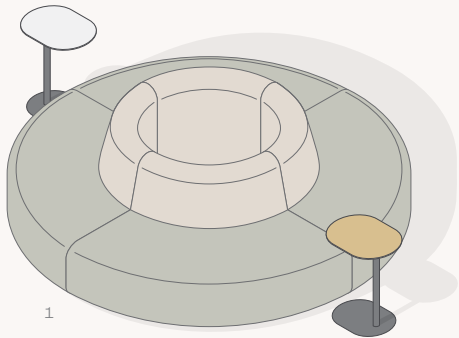

Round Ottoman
800dia

Stool
500dia

FleTcheR

DESIGN

2023 NEW CHAIR & SOFAS WITH ARMS / ROUND OTTOMANS & STOOL

<p>1. 1 × Stool 500dia 1 × Round Ottoman 800dia 1 × Round Ottoman 1100dia</p>	<p>2. 2 × Sofa Low Back w/ Arms 1780W</p>	<p>3. 2 × Chair Low Back w/ Arms 780W 1 × Sofa Low Back w/ Arms 2080W</p>	<p>4. 4 × Chair Low Back w/ Arms 780W</p>
---	---	--	---

FleTcheR

DESIGN

EXAMPLE COLLAB SEATING

1.

3 × 90° Concave High Backs 1200R

2.

3 × 90° Concave Low Backs 1200R

3.

2 × 90° Concave High Backs 1200R
 2 × 90° Concave Low Backs 1200R
 2 × 90° Concave Low Backs 1200R

4.

1 × 90° Concave High Back 1200R
 2 × 90° Concave Low Back 1200R

FleTcheR

DESIGN

EXAMPLE PUBLIC SEATING

1.
4 × 90° Convex Low Backs 1200R