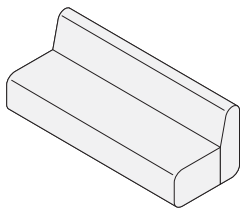

Sofa Low Back
2000W