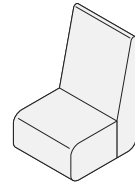

Features
32 Linear & Curved
modules.
Including Seating / Screens
/ Tables / Planters.
Optional soft wiring

Available in Two Profiles
Colab / Public 450mm
Seat H
Lounge 400mm Seat H

Standard Lead-time
4 / 6 weeks from order.

New Zealand Made.

Due to the nature of upholstery
measurements may vary marginally.

Linear Modules

Sofa High Back
2000W

Sofa High Back
1700W

Sofa High Back
1400W

Chair High Back
700W

Double Sided Sofa Low Back
2000W