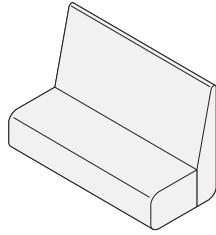

Features
32 Linear & Curved
modules.
Including Seating / Screens
/ Tables / Planters.
Optional soft wiring

Available in Two Profiles
Colab / Public 450mm
Seat H
Lounge 400mm Seat H

Standard Lead-time
4 / 6 weeks from order.

New Zealand Made.

Due to the nature of upholstery
measurements may vary marginally.

Linear Modules

Sofa High Back
2000W

Sofa High Back
1700W

Sofa High Back
1400W

Chair High Back
700W

Double Sided Sofa Low Back
2000W