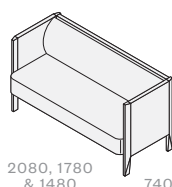

FleTcheR

DESIGN

MYST LUXE

In 2022, Myst is released with even more tactile, luxurious detail options: new timber finishes; elegant, rounded edging; additional side bolster cushions, and a range of new leather. On par with earlier releases Myst's refined, elemental luxury is matched by its superior construction.

Designer
Fletcher Vaughan
2022

Dimensions

Chair
730W x 740D x 770H

Chair High Back
880W x 740D x 1340H

Sofa in 3 Sizes
1480W / 1780W / 2080W
740D x 770H

Sofa High Back in 3 Sizes
1480W / 1780W / 2080W
740D x 1340H

Standard Lead-time
4 / 6 weeks from order.

New Zealand Made.

Due to the nature of upholstery measurements may vary marginally.

Features

Natural or walnut timber leg finishes.
Angular or rounded legs.
Fixed side table.
Fixed cushions.
Optional soft wiring

Approved Leather
Pelle

Please get in touch, we can assist with your leather selections.

1340

770

1340

770

Contact

+64 9 974 3565
info@fletcher-design.nz
fletcher-design.nz