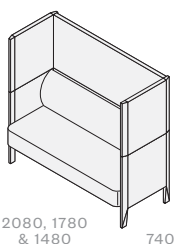

FleTcheR

DESIGN

MYST LUXE

In 2022, Myst is released with even more tactile, luxurious detail options: new timber finishes; elegant, rounded edging; additional side bolster cushions, and a range of new leather. On par with earlier releases Myst's refined, elemental luxury is matched by its superior construction.

Designer
Fletcher Vaughan
2022

Dimensions

Chair
730W x 740D x 770H

Chair High Back
880W x 740D x 1340H

Sofa in 3 Sizes
1480W / 1780W / 2080W
740D x 770H

Sofa High Back in 3 Sizes
1480W / 1780W / 2080W
740D x 1340H

Standard Lead-time
4 / 6 weeks from order.

New Zealand Made.

Due to the nature of upholstery measurements may vary marginally.

Features

Natural or walnut timber leg finishes.
Angular or rounded legs.
Fixed side table.
Fixed cushions.
Optional soft wiring

Approved Leather
Pelle

Please get in touch, we can assist with your leather selections.

1340

770

1340

770

Contact

+64 9 974 3565
info@fletcher-design.nz
fletcher-design.nz