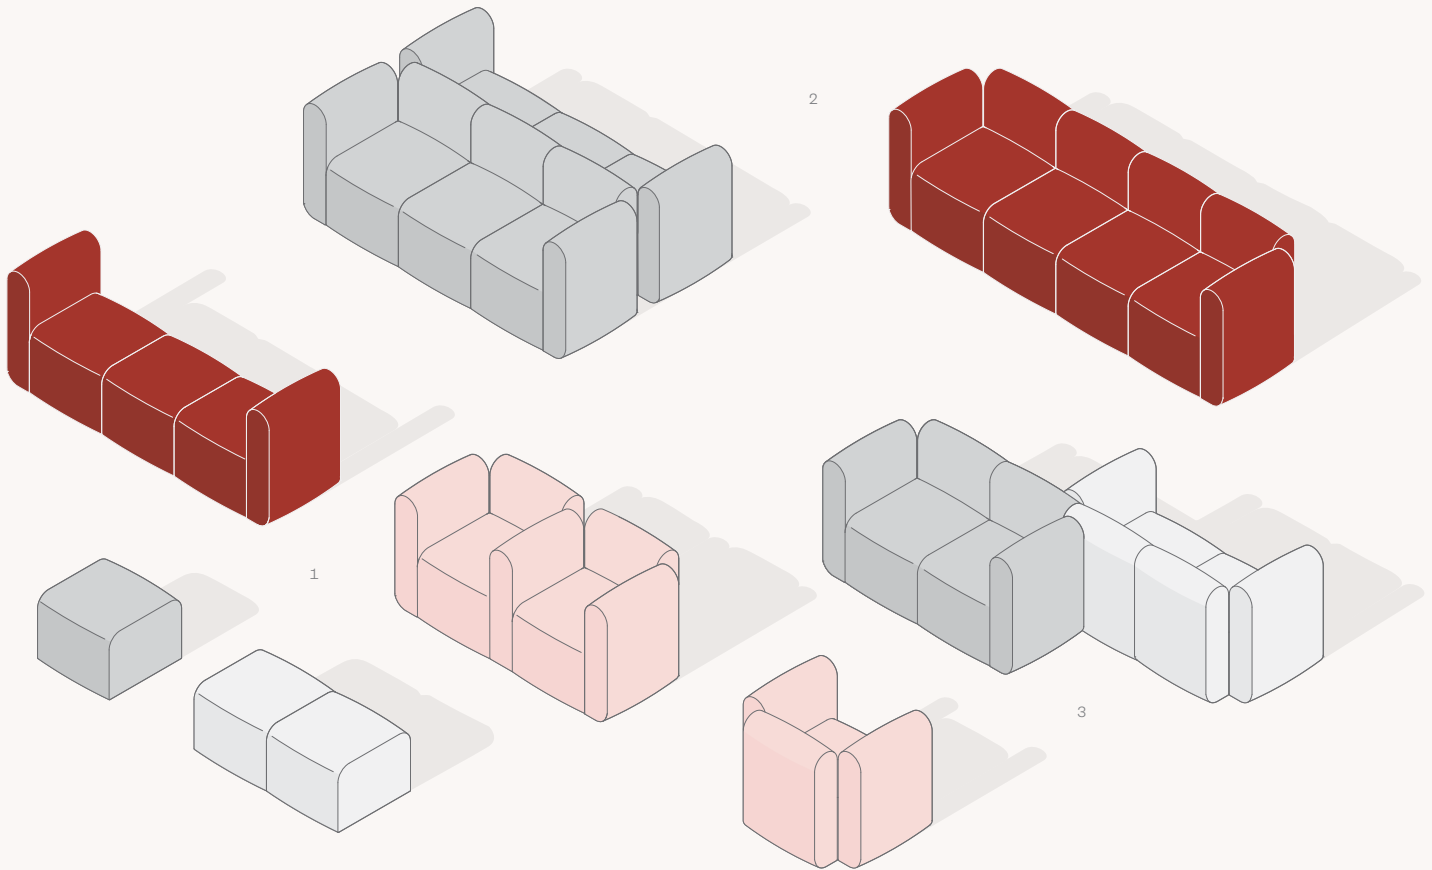

15 modules.
Including Chairs / Sofas
/ Double Sided Sofas /
Ottomans.

Seat height 450mm

Standard Lead-time
4 / 6 weeks from order.

Aotearoa Design & Made.

Chair 890W × 720D × 770H 	Sofa 2 Seater 1440W × 720D × 770H 	Sofa 3 Seater 1990W × 720D × 770H 	Sofa 4 Seater 2540W × 720D × 770H 
Chair Double 1610W × 720D × 770H 	Sofa 4 Seater Double Sided 1440W × 1270D × 770H 	Sofa 6 Seater Double Sided 1990W × 1270D × 770H 	Sofa 8 Seater Double Sided 2540W × 1270D × 770H 
Ottoman 2 Seater w/ Arms 1440W × 550D × 770H 	Ottoman 3 Seater w/ Arms 1990W × 550D × 770H 	Ottoman 4 Seater w/ Arms 2540W × 550D × 770H 	
Ottoman 550W × 550D × 450H 	Ottoman 2 Seater 1100W × 550D × 450H 	Ottoman 3 Seater 1650W × 550D × 450H 	Ottoman 4 Seater 2200W × 550D × 450H 

FleTcheR

DESIGN

EXAMPLE MIAMI SEATING

1.
1 × Ottoman 550W
1 × Ottoman 2 Seater 1100W
1 × Ottoman 3 Seater w/ Arms 1990W
1 × Chair Double 1610W

2.
1 × Sofa 6 Seater Double Sided 1990W
1 × Sofa 4 Seater 2540W